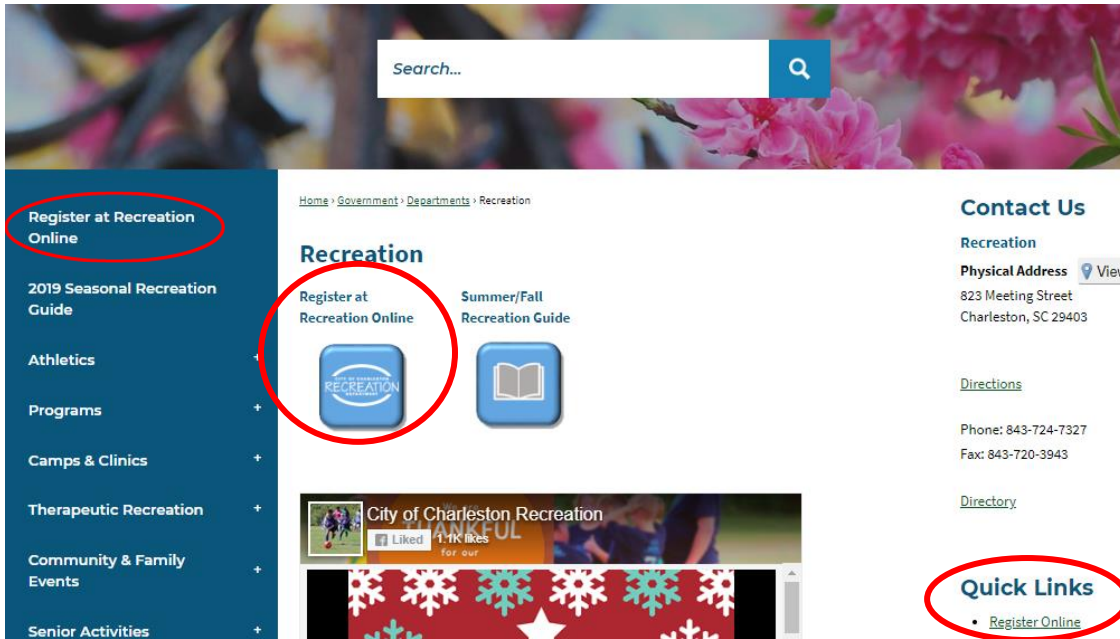

Log In

Go to Charleston-sc.gov/recreation. There are 3 areas to access our online registration platform, WebTrac. Click one.

Click the Login link.

Once you click [Login](#) link, this screen will appear for you to enter your username and password.