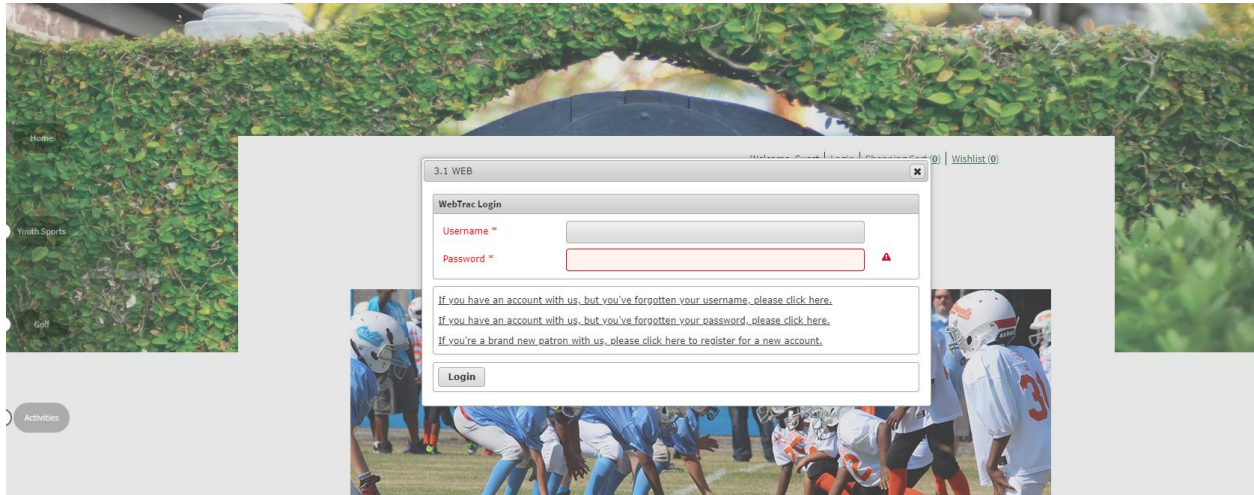

Log In

Go to Charleston-sc.gov/recreation. There are 3 areas to access our online registration platform, WebTrac. Click one.

Click the Login link.

Once you click [Login](#) link, this screen will appear for you to enter your username and password.

THIS IS NOT WHERE YOU LOG IN!

This is **NOT** where you sign in for Recreation Online or WebTrac. This sign in button is for those with access to edit the website.