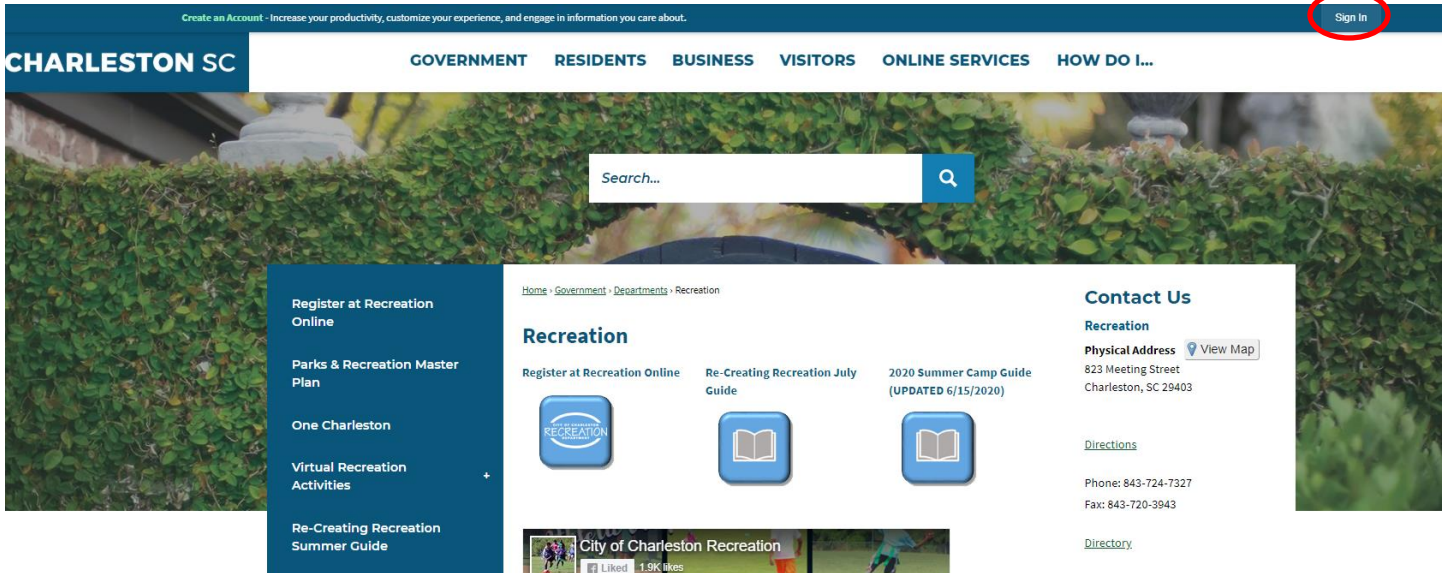

Log In

Go to Charleston-sc.gov/recreation. There are 3 areas to access our online registration platform, WebTrac. Click one.

Click the Login link.

Once you click [Login](#) link, this screen will appear for you to enter your username and password.

THIS IS NOT WHERE YOU LOG IN!

This is **NOT** where you sign in for Recreation Online or WebTrac. This sign in button is for those with access to edit the website.