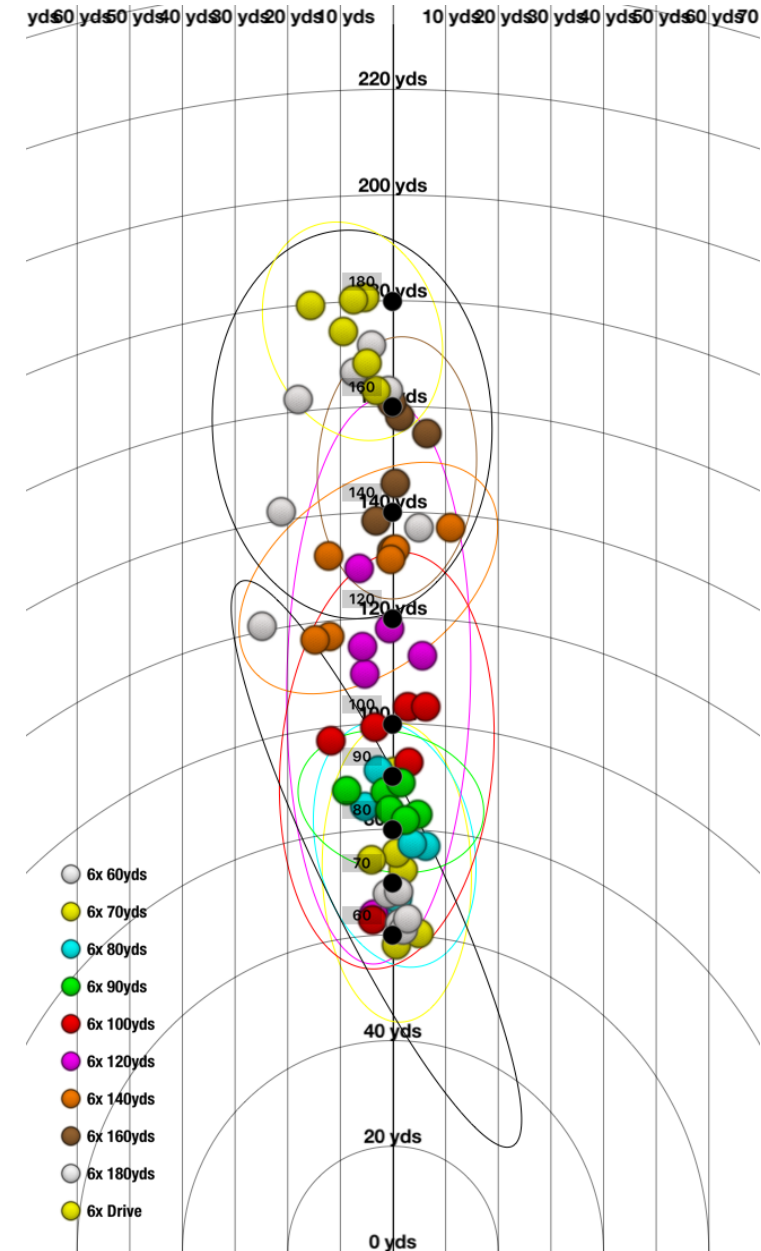

TEST INFO

Date: Jan 09, 2017
Name: Rich Bull
Mode: Outdoor
Location: undefined
Temperature: 35°C
Wind: undefined
Notes: undefined

TOTAL SCORE

Driver Statistics (avg.)

Club Speed	88.8 mph
Ball Speed	128.2 mph
Attack Angle	-0.4 deg
Launch Angle	12.2 deg
Spin Rate	1490 rpm

Target	Score		Avg.	Shot 1	Shot 2	Shot 3	Shot 4	Shot 5	Shot 6
60	58.7	From Pin in ft	44.3	23.3	7.9	6.6	190.7	24.7	12.7
70	50.7	From Pin in ft	29.1	9.2	35.4	17.7	62.9	16.6	32.8
80	55.7	From Pin in ft	28.3	40.8	20.5	34.4	13.6	39.5	21.0
90	75.7	From Pin in ft	19.0	5.7	9.9	25.8	27.4	26.0	19.1
100	63.2	From Pin in ft	36.1	10.7	20.8	111.9	23.9	36.7	12.8
120	63	From Pin in ft	49.1	35.3	6.5	23.9	26.8	168.4	33.7
140	57.2	From Pin in ft	48.3	33.7	44.1	79.3	26.6	85.0	21.0
160	72	From Pin in ft	37.6	44.0	82.0	65.8	2.2	6.9	24.7
180	44.7	From Pin in ft	78.0	129.9	28.0	77.7	46.3	50.8	135.4
Drive	64	Total in yds	216.3	209.0	223.3	220.2	219.9	213.5	212.0
		Side in ft	31.3L	11.2L	29.7L	61.2L	26.0L	23.1L	36.3L

Shot Details

Rich Bull I Jan 09, 2017

02

Rich Bull, Hard, 60 yds, Jan 09, 2017

SHOT NO	SCORE	CLUB SPEED [mph]	SMASH FAC.	BALL SPEED [mph]	LAUNCH ANG. [deg]	LAUNCH DIR. [deg]	SPIN RATE [rpm]	CARRY [yds]	SIDE [ft]	FROM PIN [ft]
1	51	65.3	0.95	61.8	42.3	-1.9	2111	67.7	3.0L	23.3
2	87	61.9	0.93	57.7	39.2	0.6	2798	62.3	4.0R	7.9
3	90	61.9	0.93	57.7	40.1	1.2	2378	61.1	5.9R	6.6
4	-	85.8	1.32	113.5	14.8	-4.7	953	121.0	74.9L	190.7
5	48	64.3	0.96	61.8	33.4	-1.9	5279	68.2	2.9R	24.7
6	76	59.6	0.97	57.7	37.5	0.1	2759	63.2	8.6R	12.7
Average	58.7	66.4	1.01	68.3	34.5	-1.1	2713	73.9	9.4L	44.3
Consistency	30.8	8.8	0.14	20.3	9.3	2.0	1301	21.2	29.5R	65.8