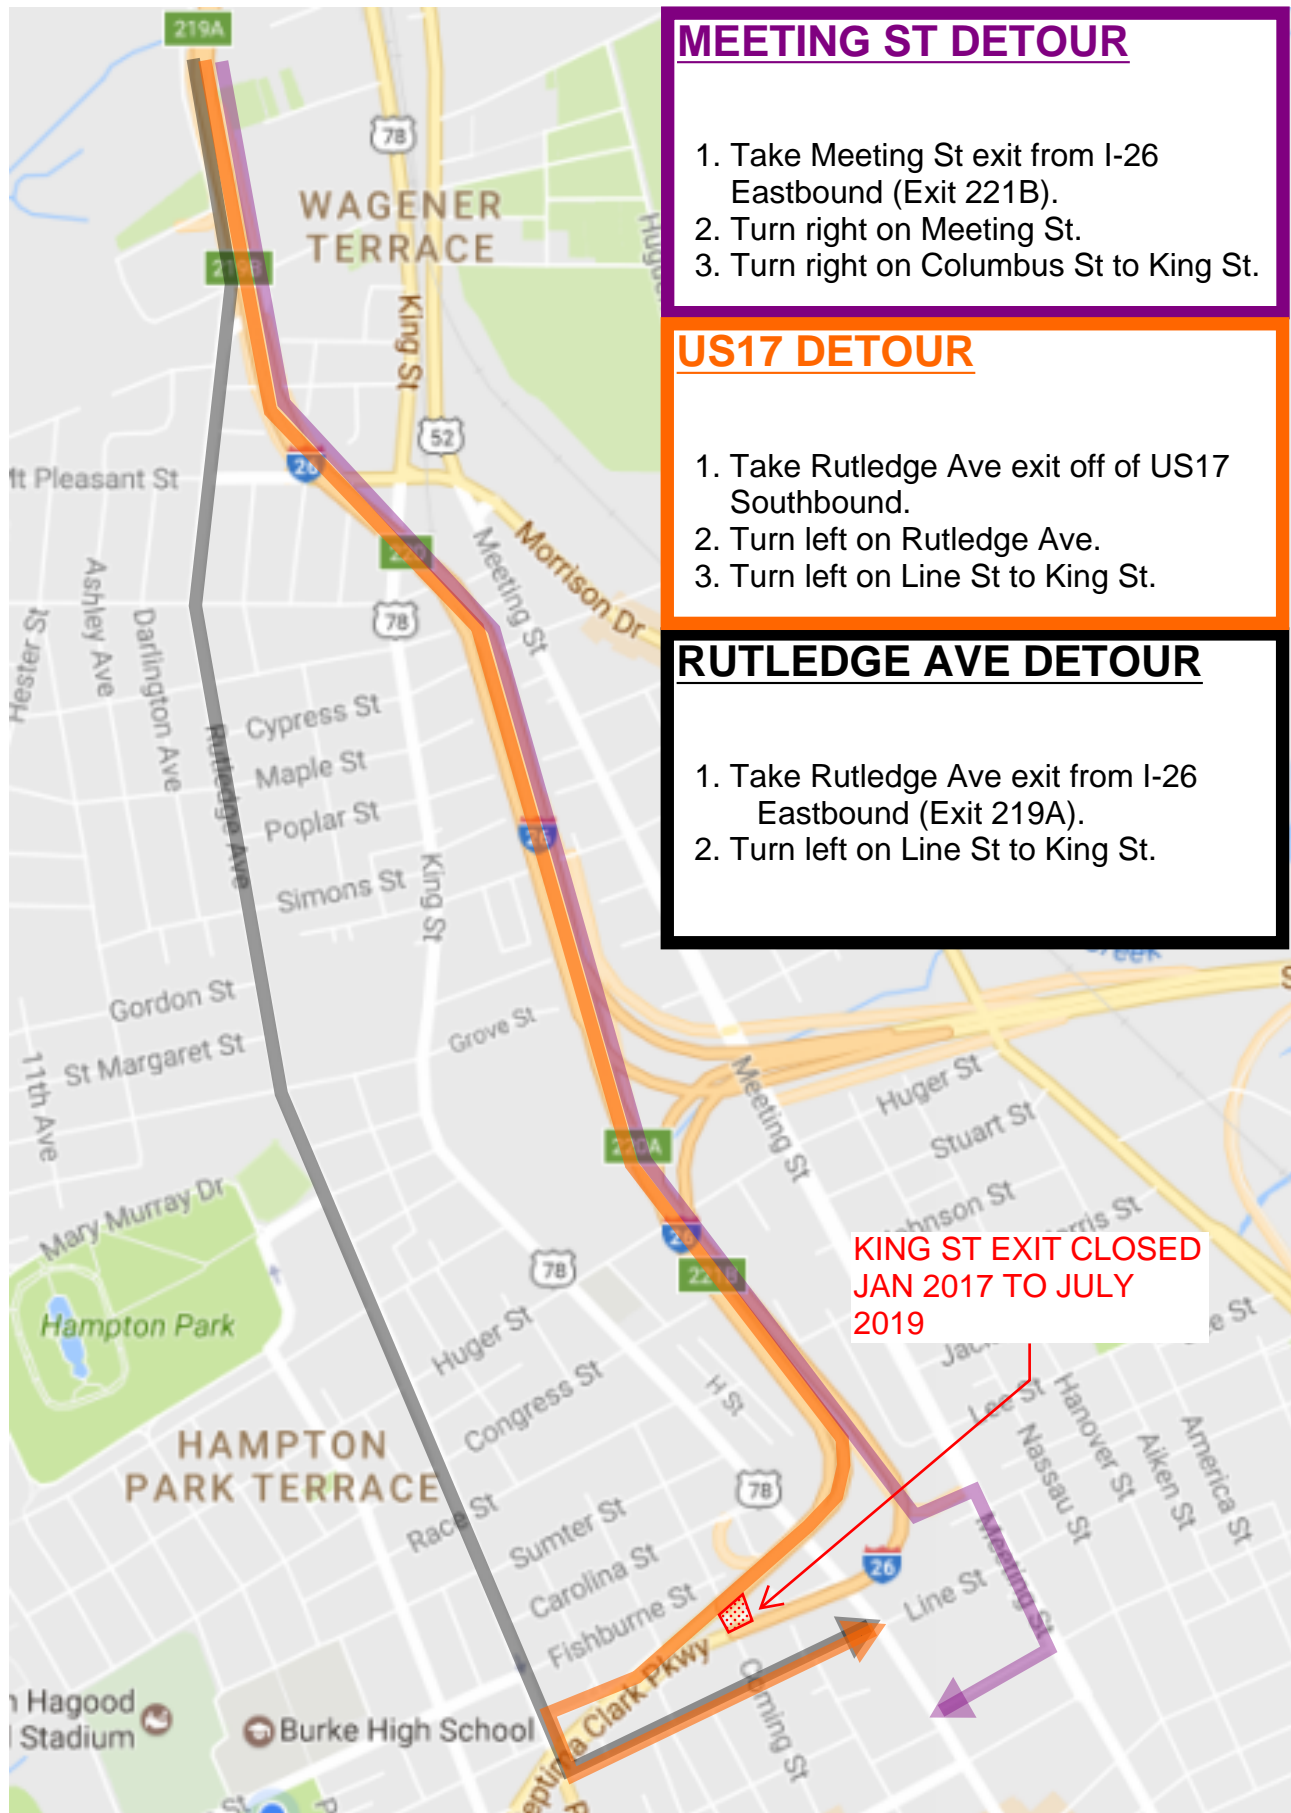

I-26 EASTBOUND TO KING STREET DETOUR OPTIONS

****AVAILABLE DETOURS SHOWN IN BLACK, ORANGE, AND PURPLE****