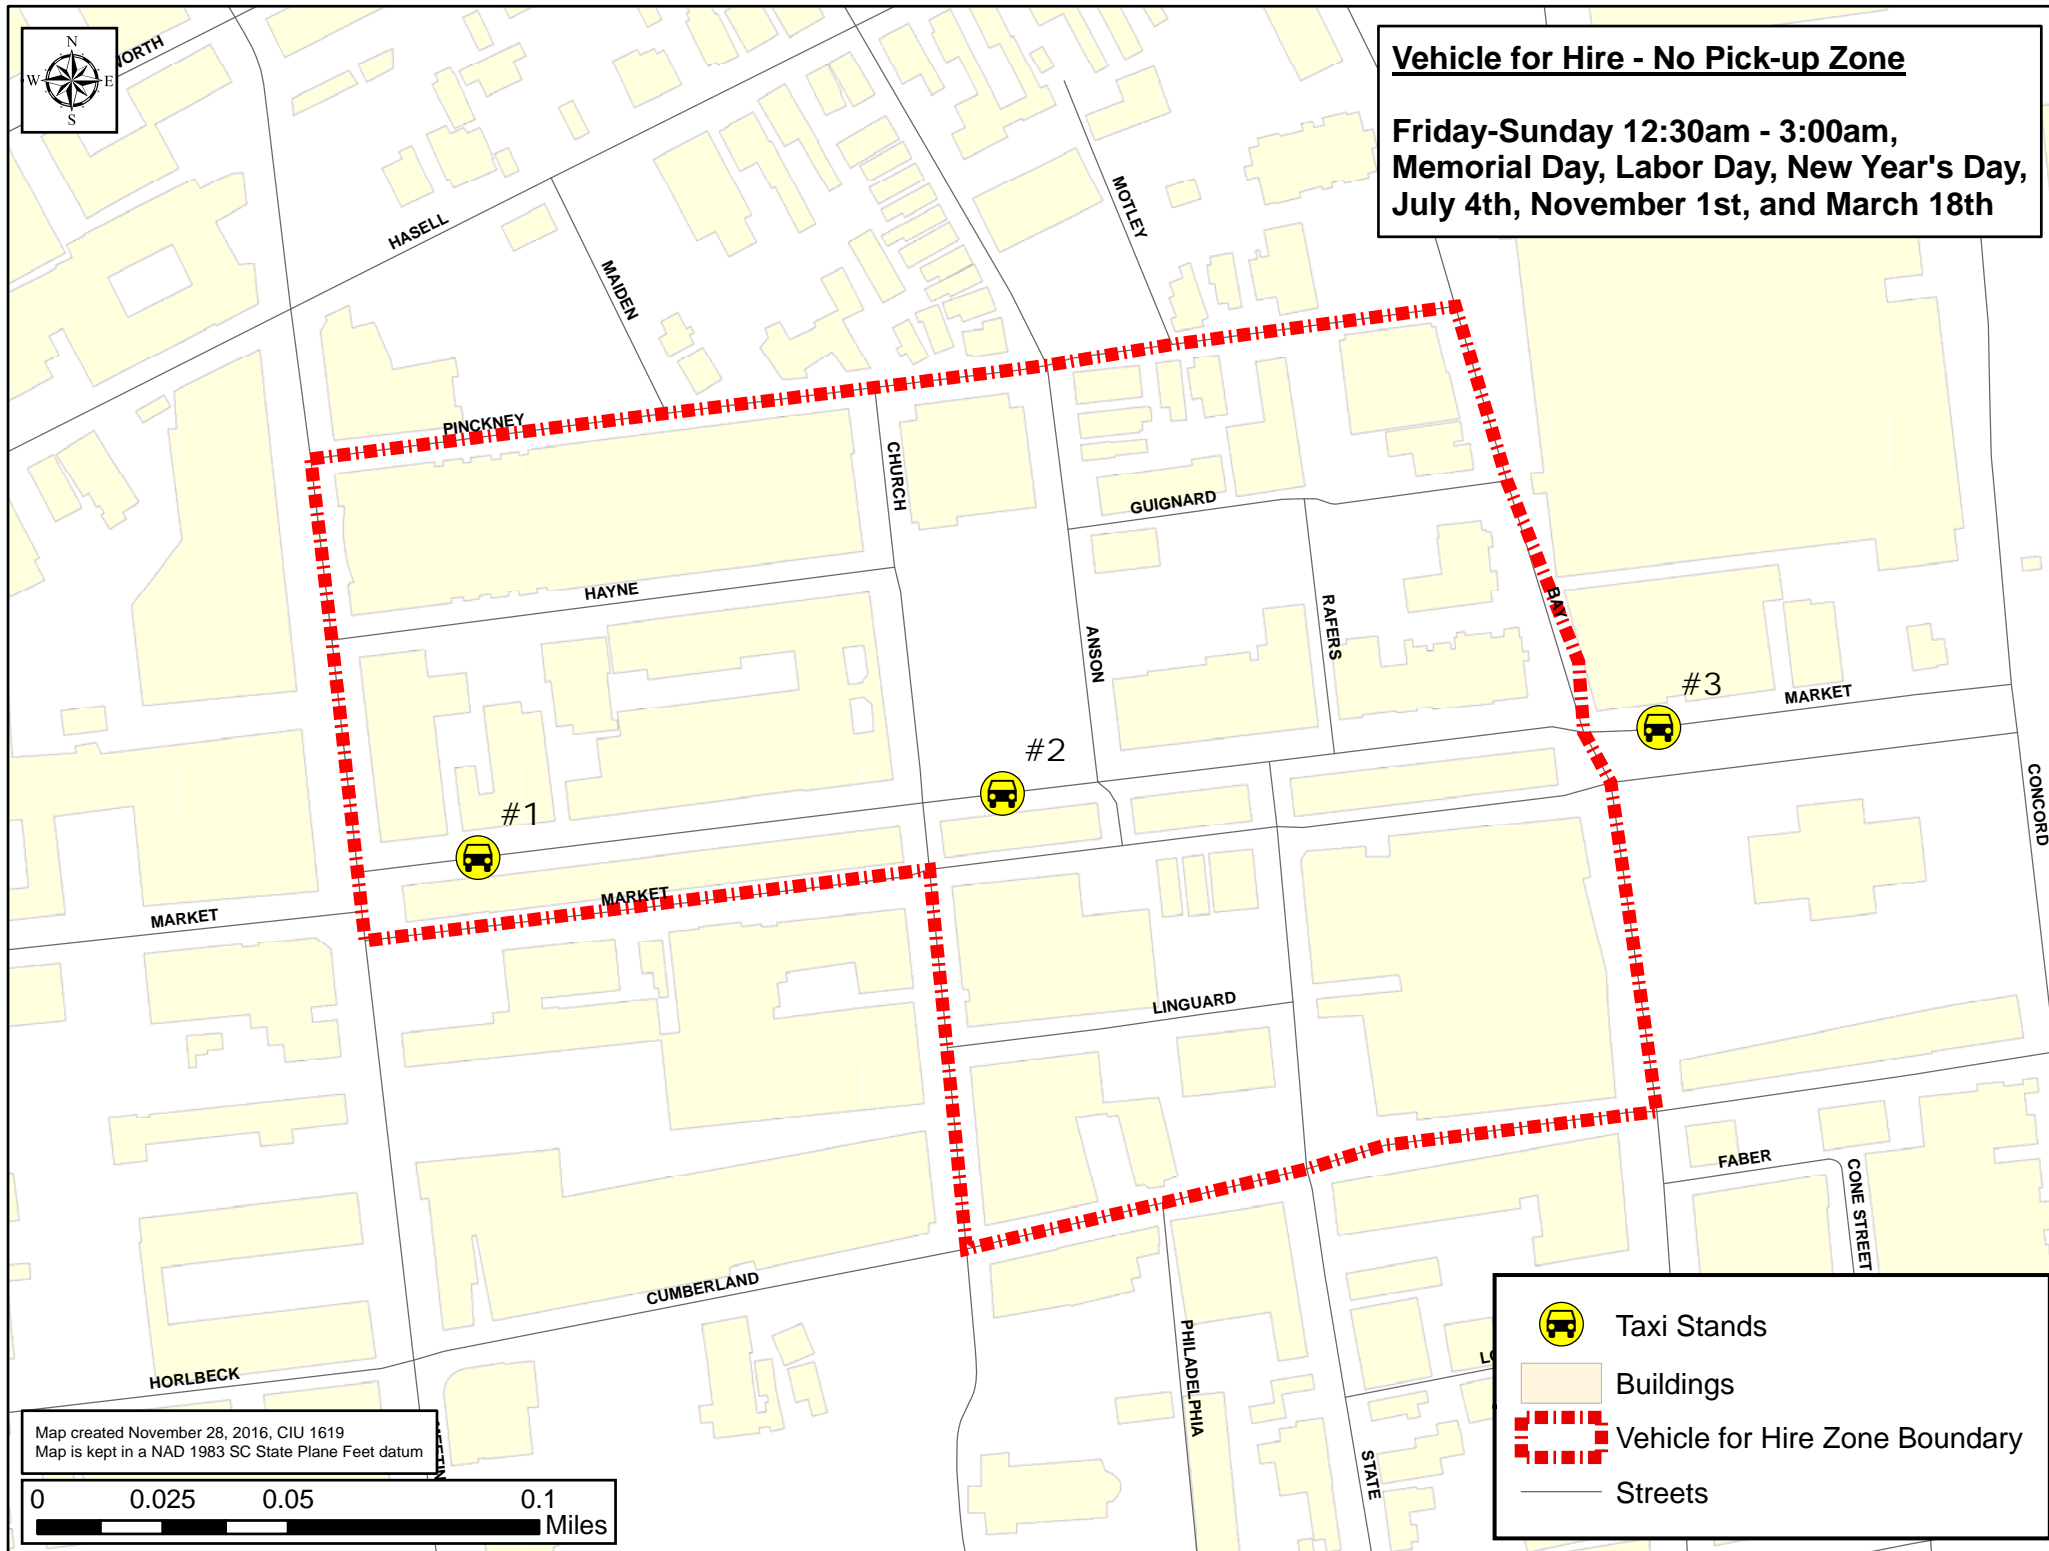

Vehicle for Hire - No Pick-up Zone

Friday-Sunday 12:30am - 3:00am,
Memorial Day, Labor Day, New Year's Day,
July 4th, November 1st, and March 18th

Map created November 28, 2016, CIU 1619
Map is kept in a NAD 1983 SC State Plane Feet datum

- Taxi Stands
- Buildings
- Vehicle for Hire Zone Boundary
- Streets