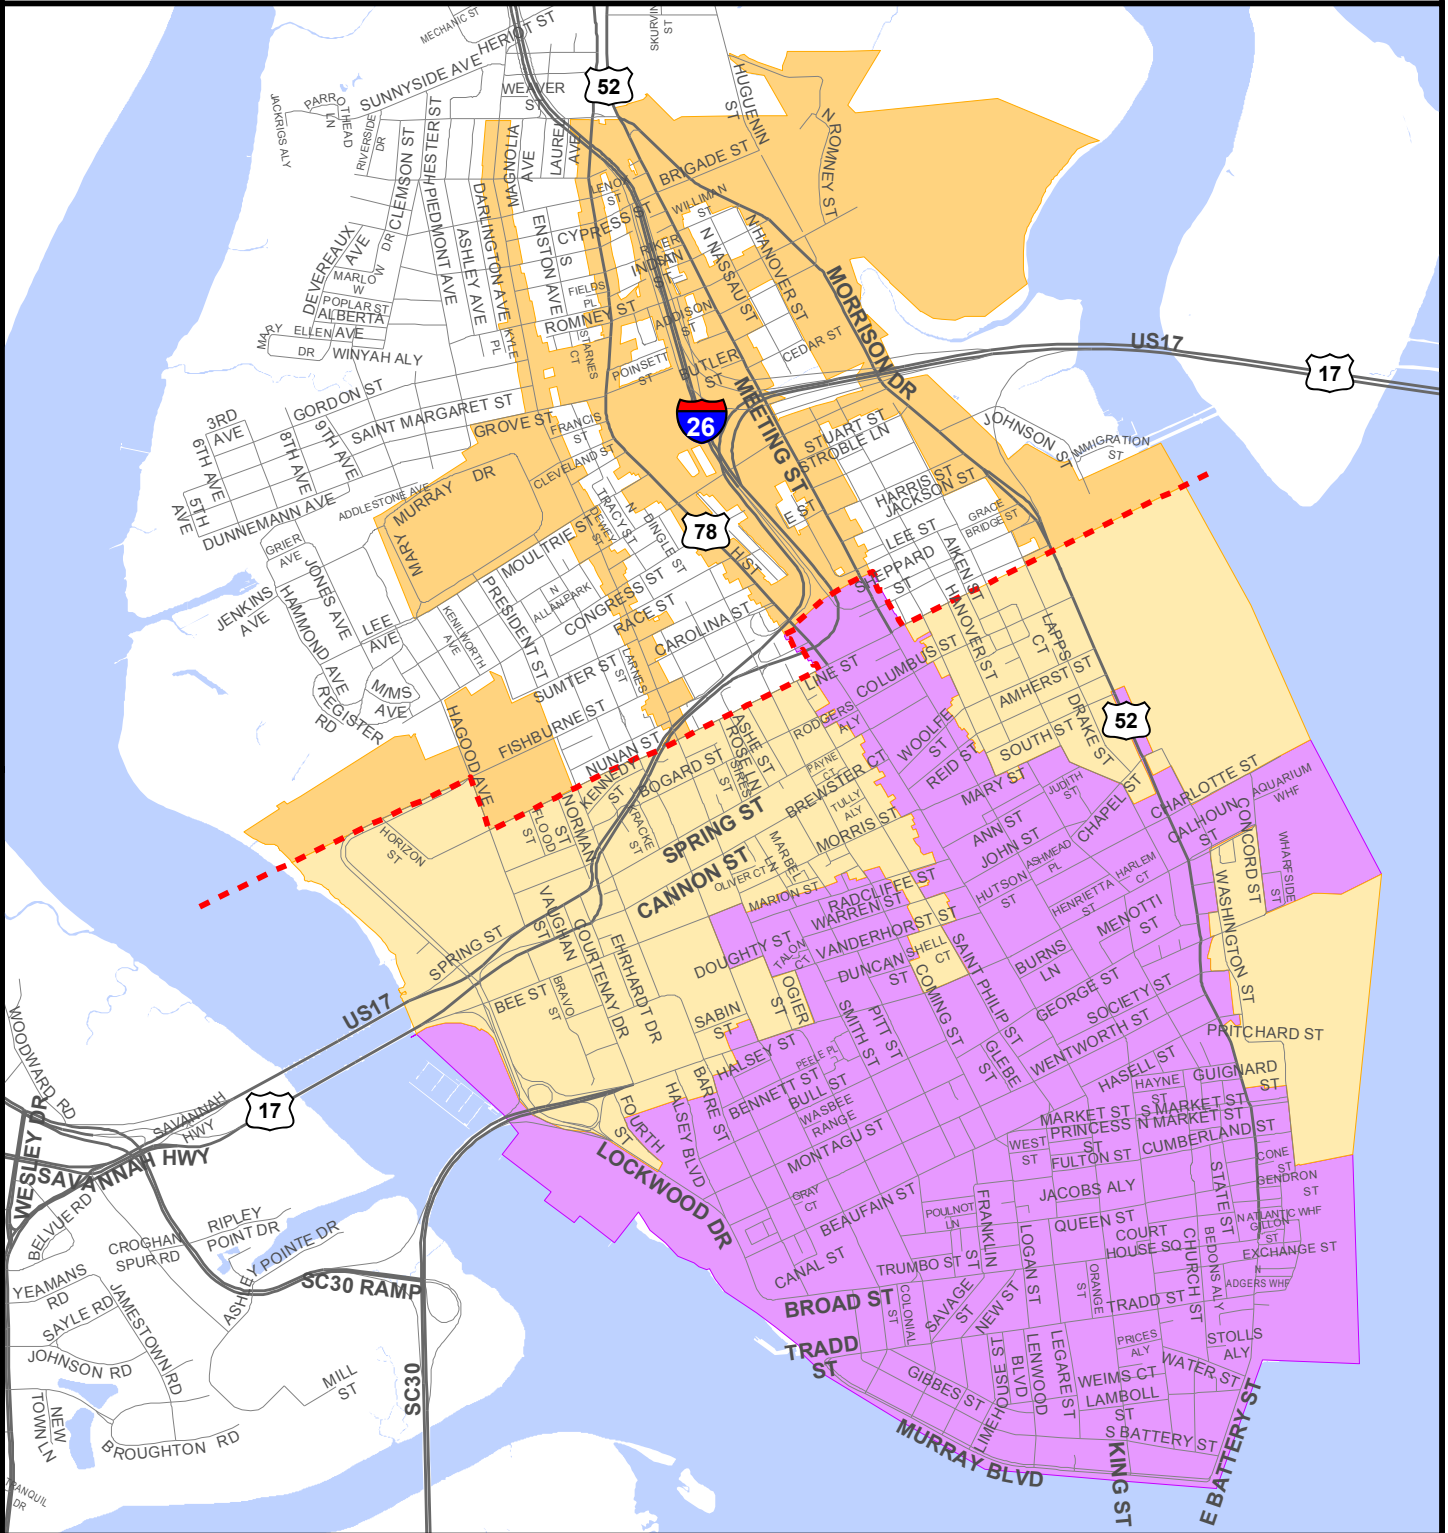

Old and Historic District
 Old City District
 Old City Line

- - - Old City Line
- Highways
- Streets
- Old City District - Upper
- Old City District - Lower
- Old and Historic District
- Water

City of Charleston
 Planning, Preservation and Sustainability Dept
 GIS Division
 75 Calhoun St, Third Floor
 Charleston, SC 29401
 843.724.3787
www.charleston-sc.gov

1 inch = 2,200 feet

© Copyright 2012 City of Charleston
 All Rights Reserved

Map created 11/9/2012